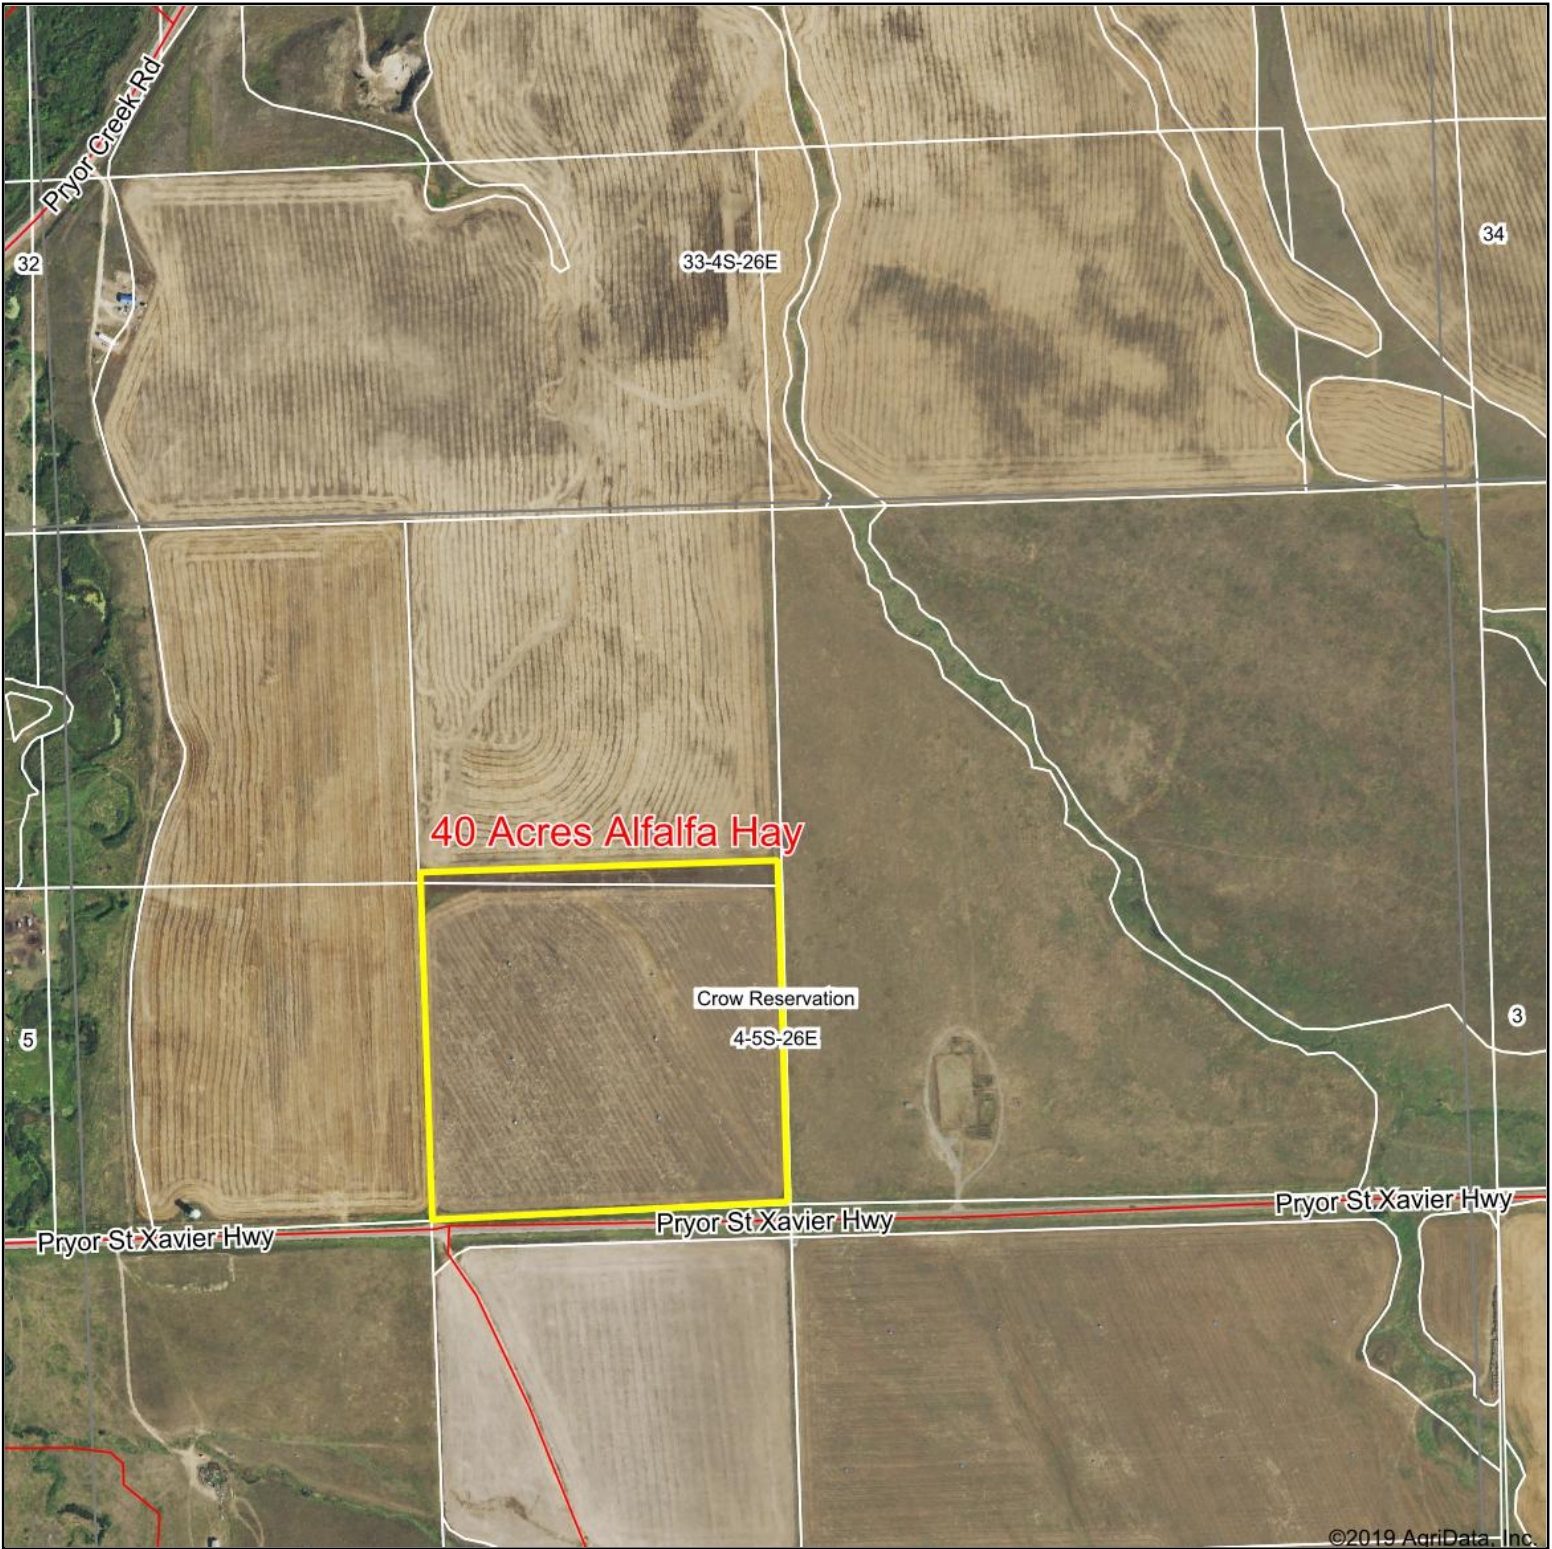

# Aerial Map

40 Acres Alfalfa Hay

Crow Reservation  
4-5S-26E

Pryor St Xavier Hwy

Pryor St Xavier Hwy

Pryor St Xavier Hwy

©2019 AgriData, Inc.

Map Center: 45° 25' 56.6, -108° 31' 0.96

4-5S-26E  
Big Horn County  
Montana

2/20/2020

Maps Provided By:

© AgriData, Inc. 2019 www.AgriDataInc.com

Field borders provided by Farm Service Agency as of 5/21/2008.